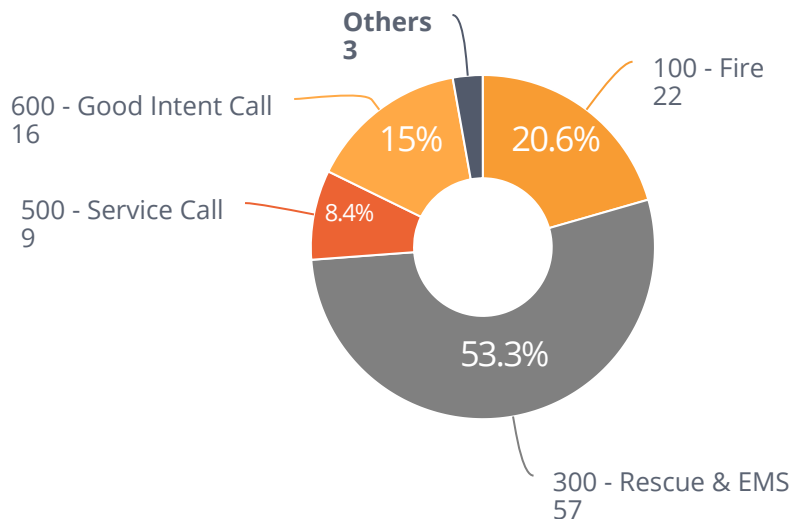

MOKELUMNE FIRE

JULY INCIDENTS 2024

Count of Total Incidents

Count of Incidents
107

Fire Calls

Count of Fire Calls
22

Percent of Fire Calls **20.6%**

EMS Calls

Count of EMS Calls
57

Percent of EMS Calls **53.3%**

Other Calls

Count of Other Calls
28

Percent of Other Calls **26.2%**

Percentage of Incident Type Group

Count of Incidents by Incident Type Group and Year