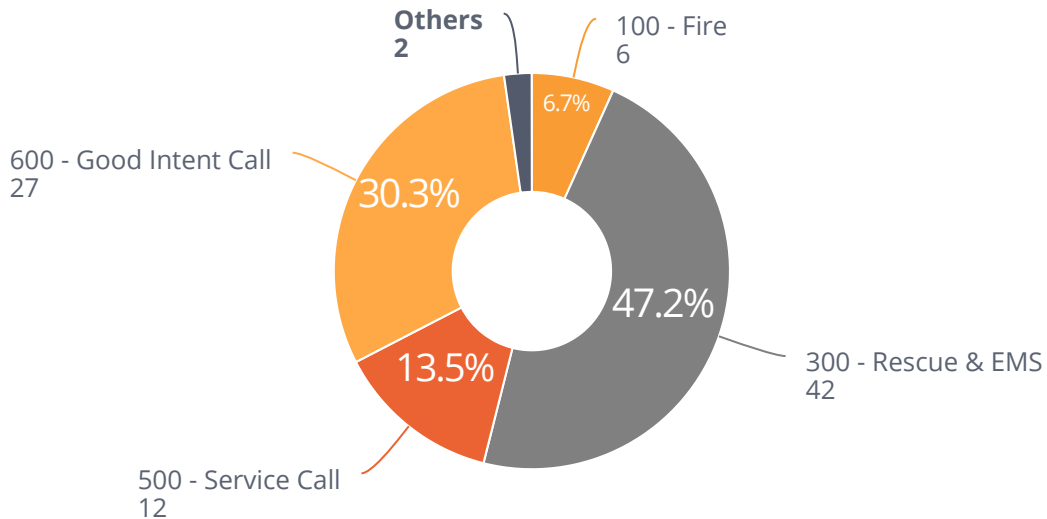

MOKELUMNE FIRE

SEPTEMBER INCIDENTS 2024

Count of Total Incidents

Count of Incidents
89

Fire Calls

Count of Fire Calls
6
Percent of Fire Calls **6.7%**

EMS Calls

Count of EMS Calls
42
Percent of EMS Calls **47.2%**

Other Calls

Count of Other Calls
41
Percent of Other Calls **46.1%**

Percentage of Incident Type Group