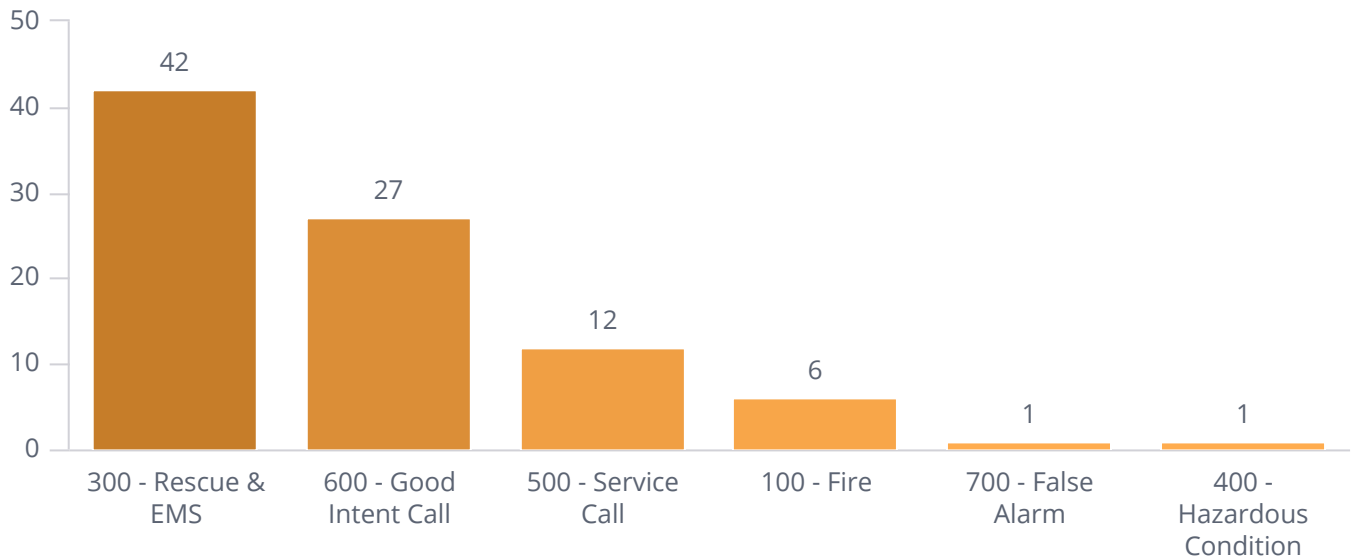

Count of Incidents by Incident Type Group and Year